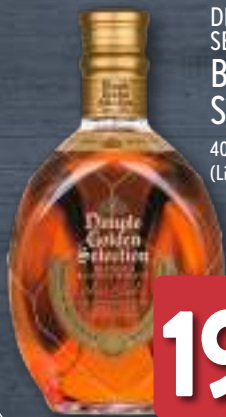

DIMPLE GOLDEN
SELECTION
Blended
Scotch Whisky

40% Vol.; 0,7-L-Flasche
(Liter = 28.56)

UVP 24.99
-20%

19.99*